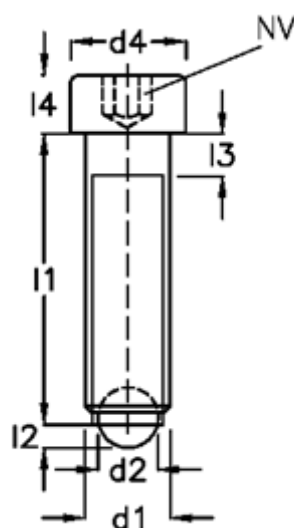

Data Sheet

Article number: 209276271

Description: E+G Screws with ball
GN 606-M6-40-AN

Measures

d1	= M6		l4 = 6
d2	= 4.0		
d3	= 3.2		
d4	= 10		
Internal hexagon	= 5.0		
l1	= 40		
l2	= 0.8		
l3	= 3.0		